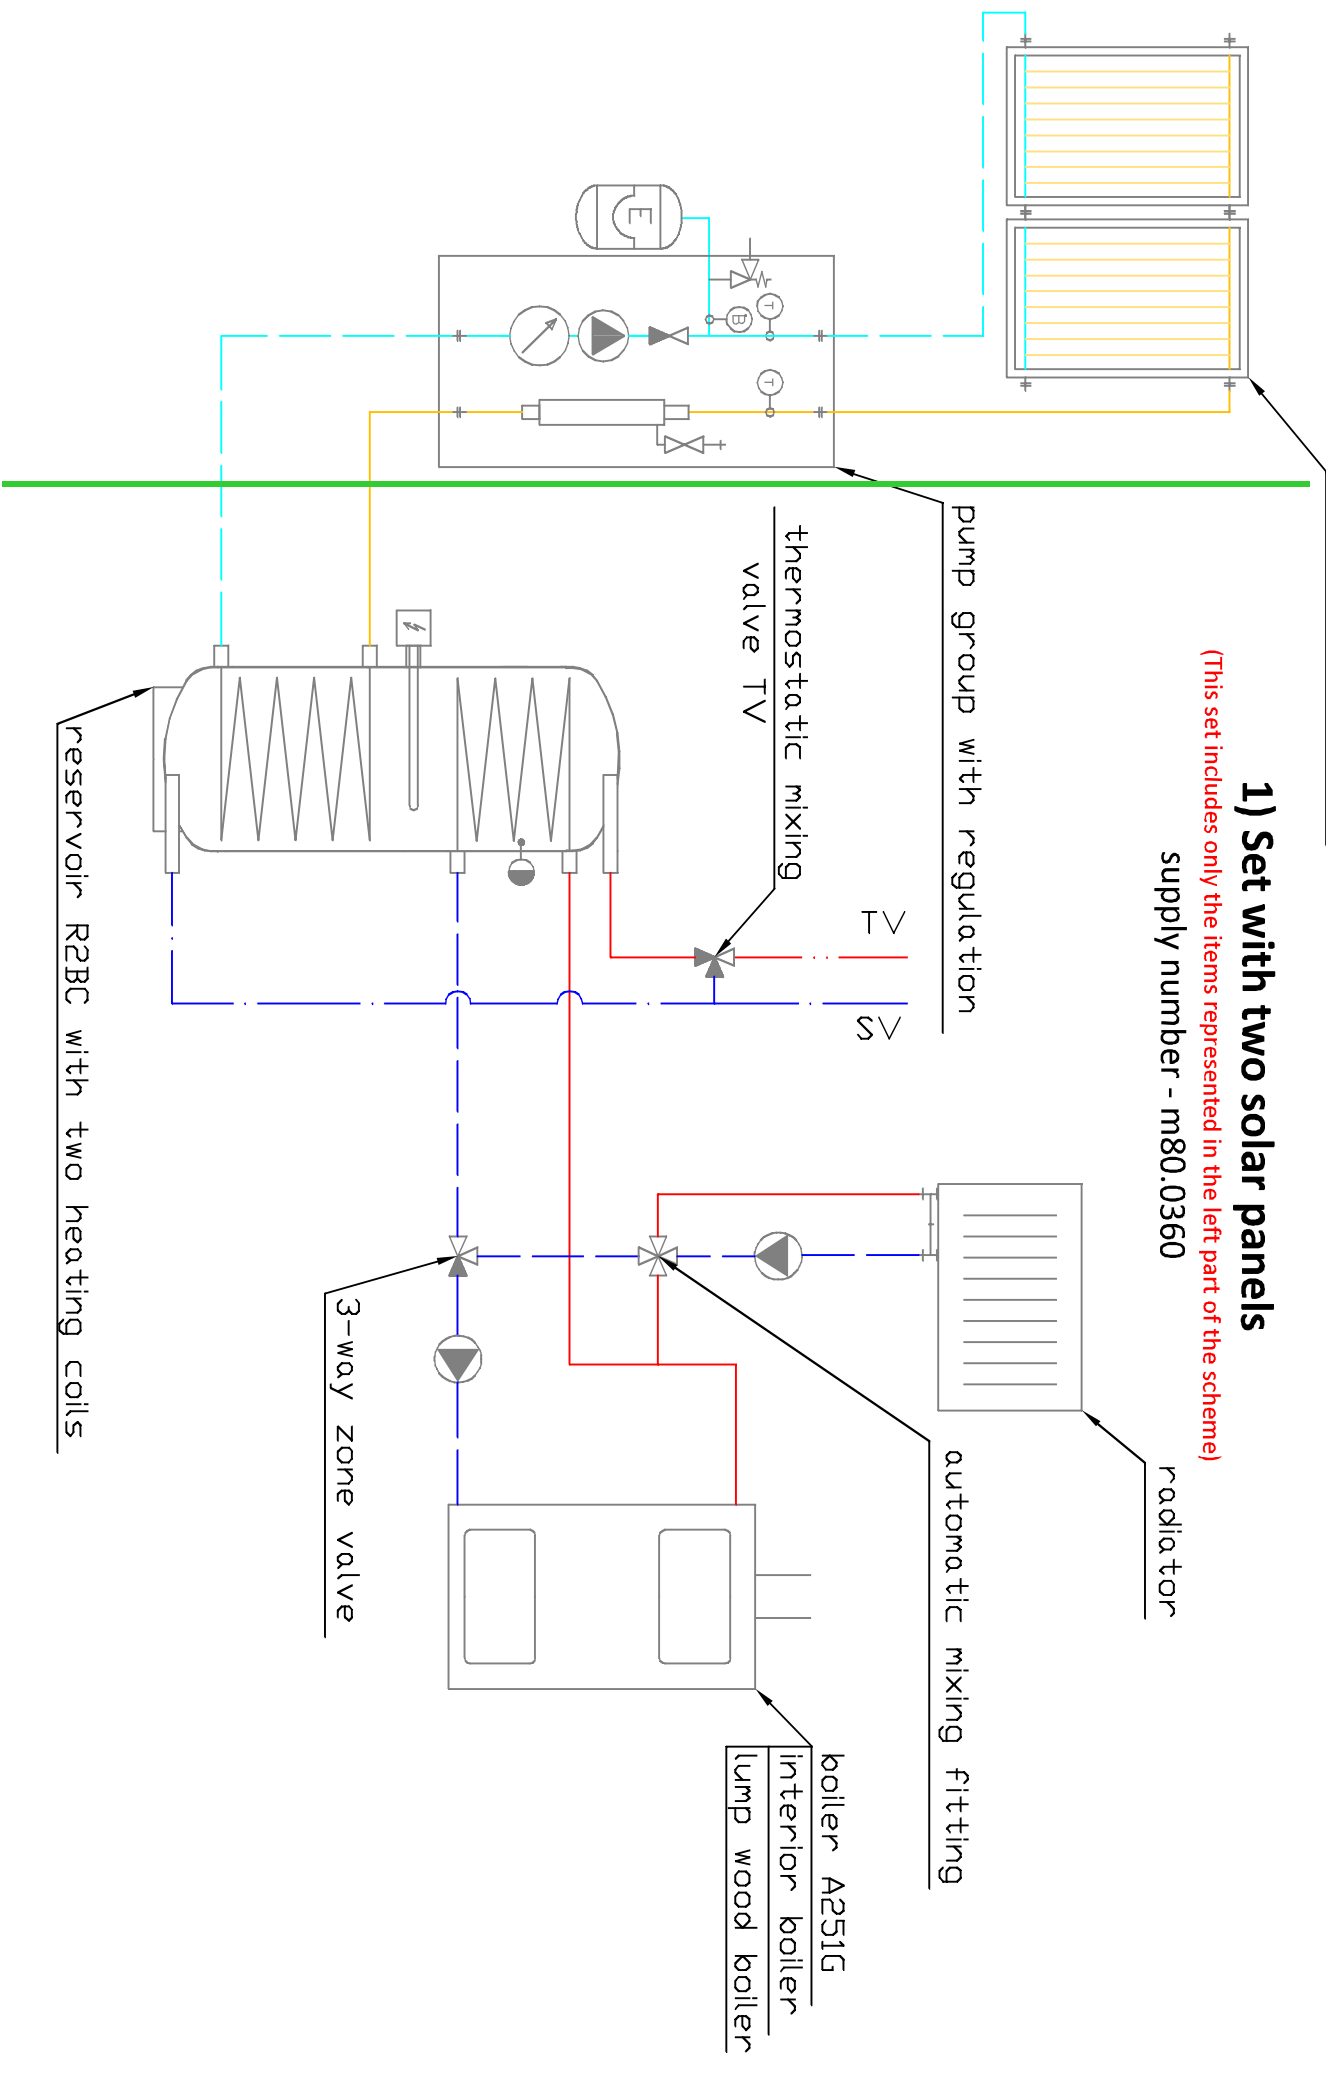

VERNER
and
ENERGY from the SUN

Solar panels (KPS11)

1) Set with two solar panels

(This set includes only the items represented in the left part of the scheme)
supply number - m80.0360

2) Set with four solar panels

(This set includes only the items represented in the left part of the scheme)

Supply number - m80.0361

3) Set with four solar panels + storage tank 750/200l with floating geyser

(This set includes only the items represented in the left part of the scheme)

Supply number - m80.0362