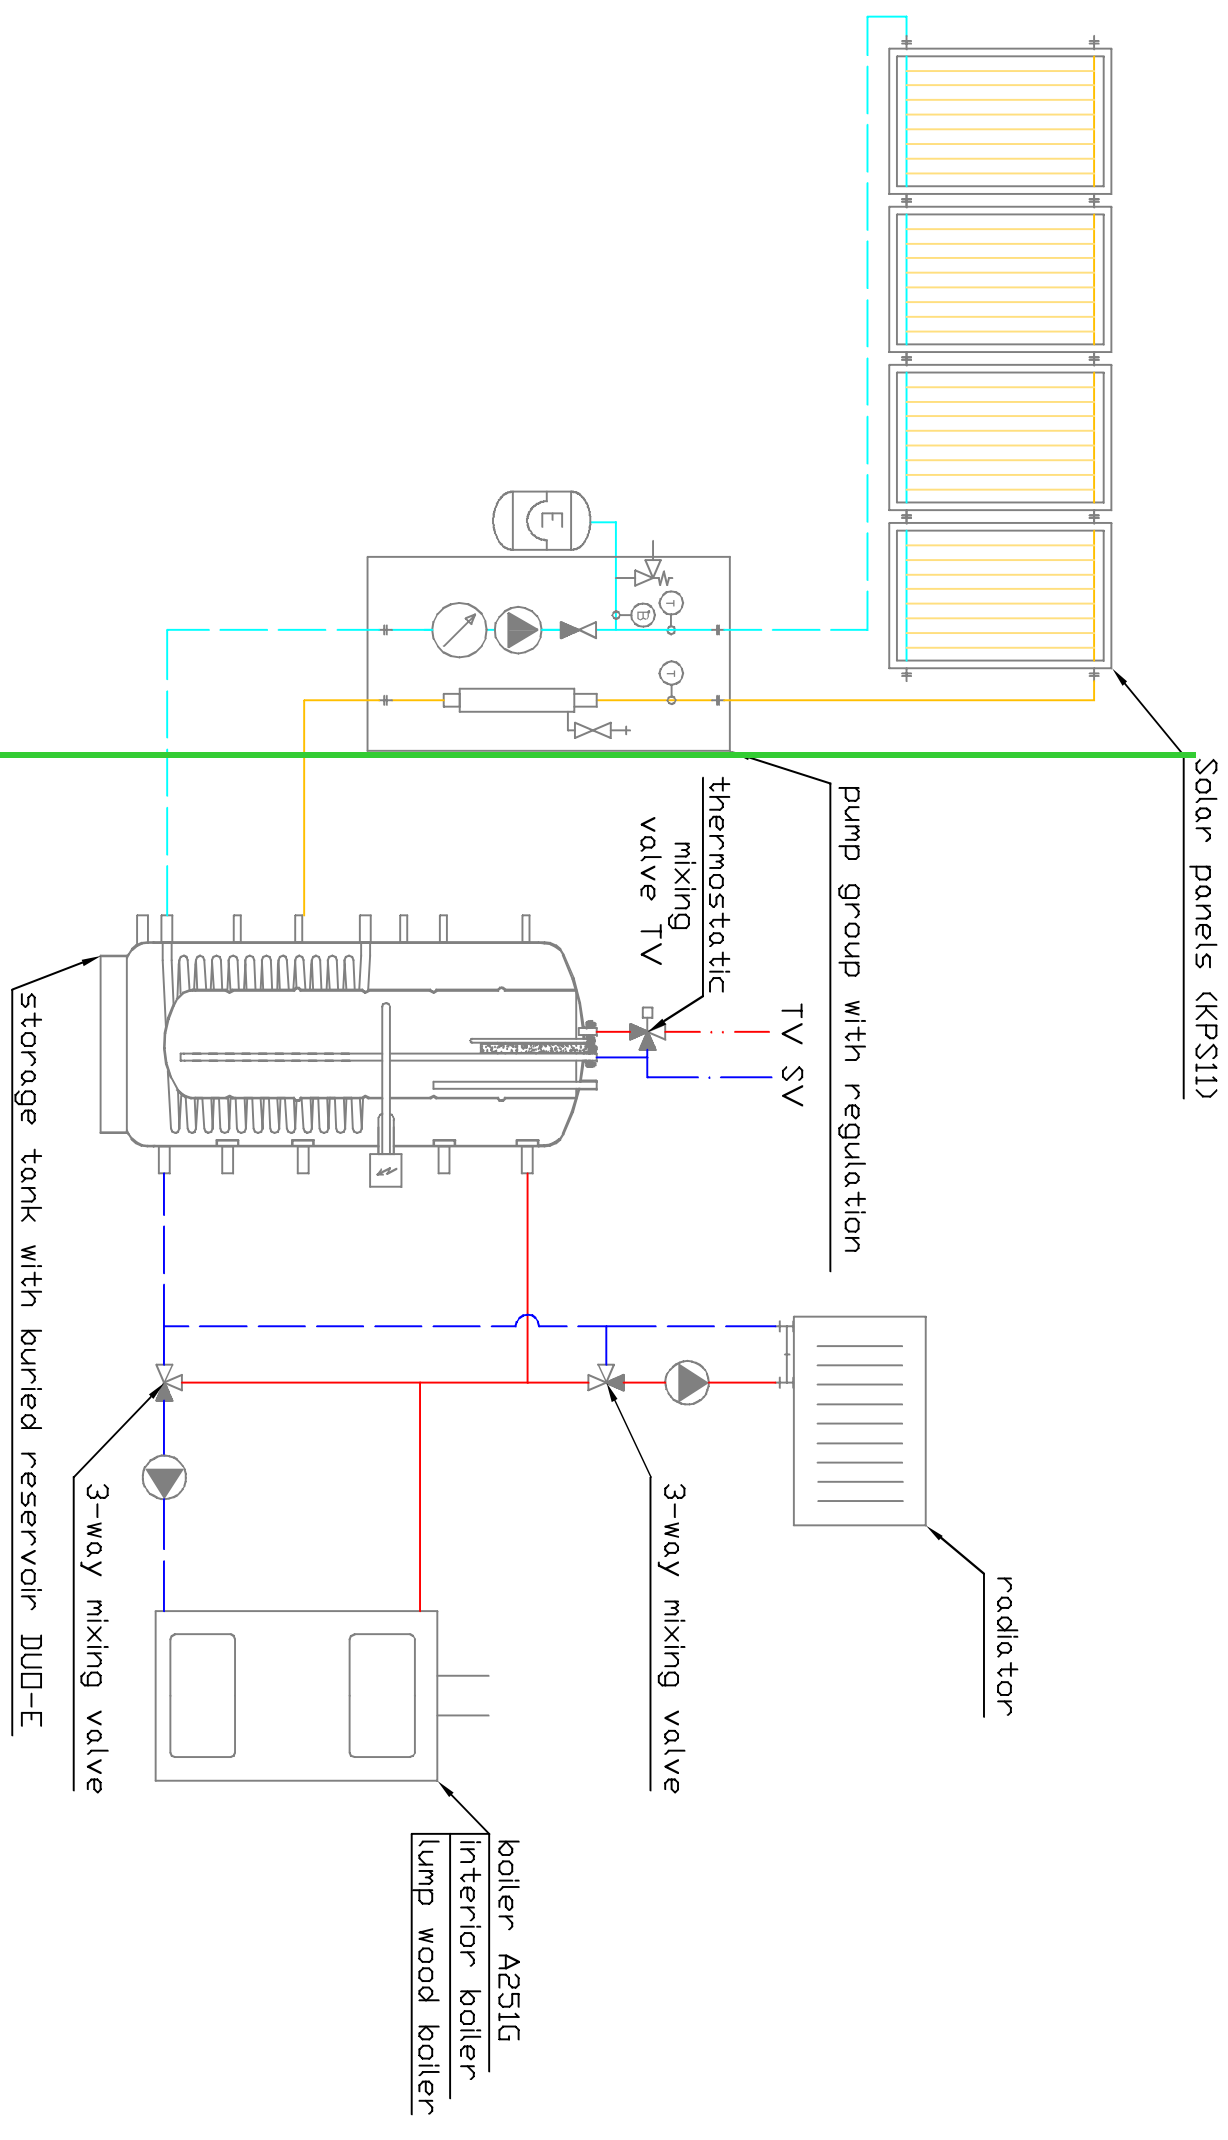

VERNER
and
ENERGY from the SUN

Solar panels (KPS11)

1) Set with two solar panels

(This set includes only the items represented in the left part of the scheme)
supply number - m80.0360

2) Set with four solar panels

(This set includes only the items represented in the left part of the scheme)

Supply number - m80.0361

3) Set with four solar panels + storage tank 750/200l with floating geyser

(This set includes only the items represented in the left part of the scheme)

Supply number - m80.0362